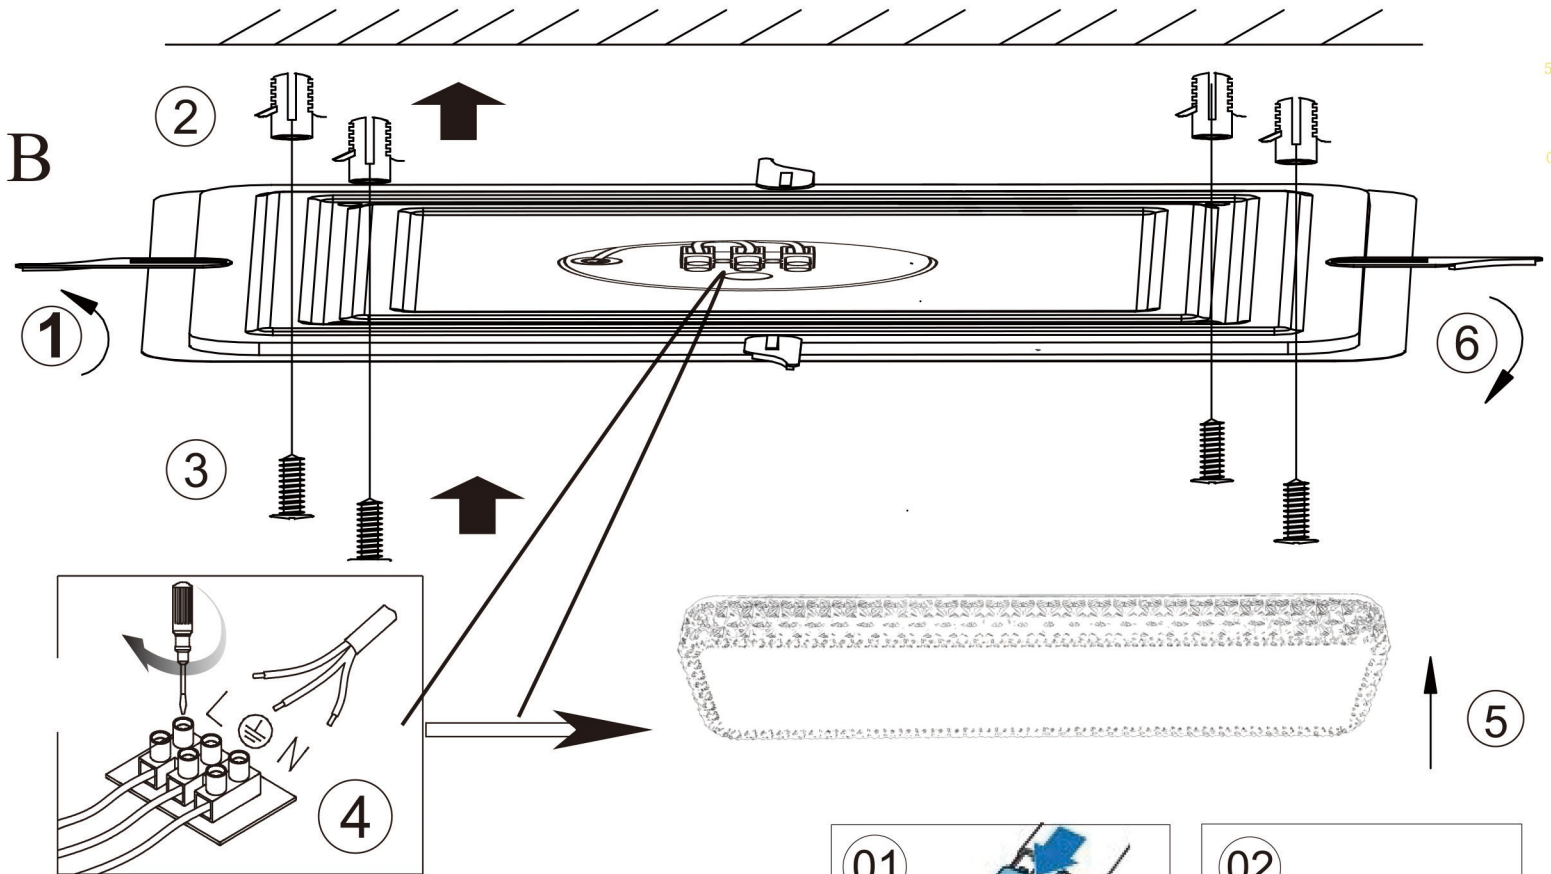

GLOBO

LIGHTING

www.globo-lighting.com

41339-24W

 = 2 x AAA 1,5V battery incl

GLOBO Handels GmbH
St. Peter 38
A-9184 St. Jakob / Rosental