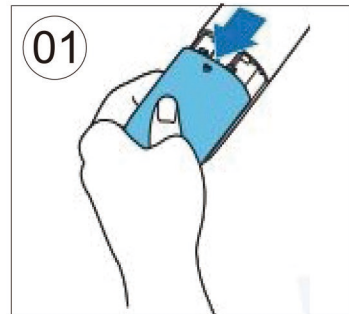

GLOBO

LIGHTING

www.globo-lighting.com

41339-24W

 = 2 x AAA 1,5V battery incl

GLOBO Handels GmbH
St. Peter 38
A-9184 St. Jakob / Rosental