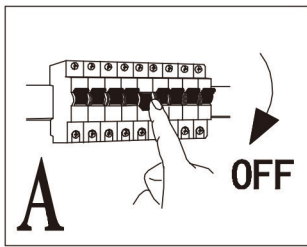

GLOBO

LIGHTING

www.globo-lighting.com

41339-24W

 = 2 x AAA 1,5V battery incl

GLOBO Handels GmbH
St. Peter 38
A-9184 St. Jakob / Rosental