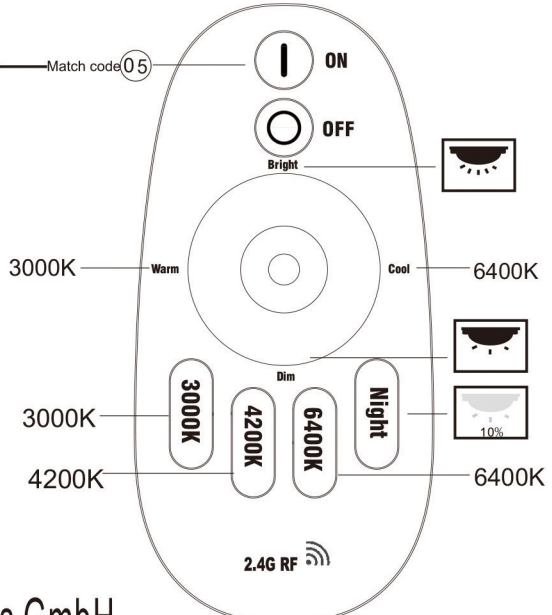

GLOBO

LIGHTING

www.globo-lighting.com

41339-24W

 = 2 x AAA 1,5V battery incl

GLOBO Handels GmbH
St. Peter 38
A-9184 St. Jakob / Rosental