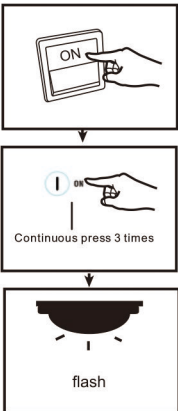

GLOBO

LIGHTING

www.globo-lighting.com

41339-24W

 = 2 x AAA 1,5V battery incl

GLOBO Handels GmbH
St. Peter 38
A-9184 St. Jakob / Rosental